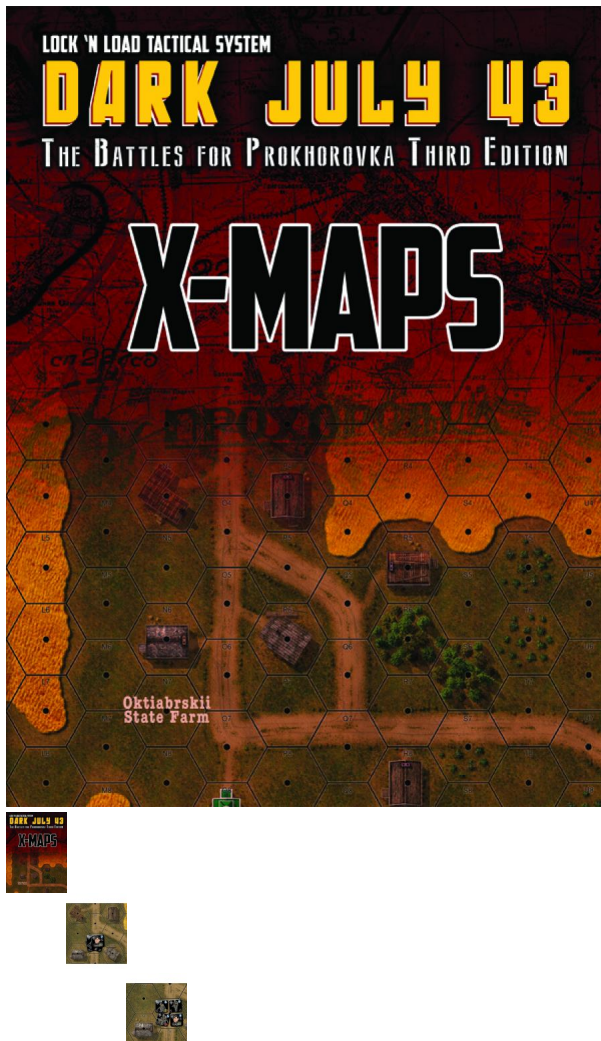

Dark July 43: X-Maps (3rd Ed.)

Open copy, like new. Larger maps able to be used with the Lock 'n Load Tactical game series.

Rating: Not Rated Yet

Price

Price £17.95

[Ask a question about this product](#)

Manufacturer [LOCK N LOAD PUBLISHING](#)

Description

Open copy, like new.

Expand Your Dark July 43 Experience with the X-Maps

What are Dark July 43 X-Maps you ask? X-Maps simply put are larger maps able to be used with our Lock 'n Load Tactical game series. X-Maps are the same as our standard maps in every way except they are comprised of larger hexes, which contain nearly twice the area of the standard hexes. X-Maps are 11" x 17" in contrast to the 8.25" x 12.75" dimensions of the standard maps.

Requirements: Dark July 43 or Dark July is required to use this product.

Dark July 43 X-Maps Includes:

- One Color Two Part 51 x 33 Map.
- One 11 x 17 Player Aid Card.