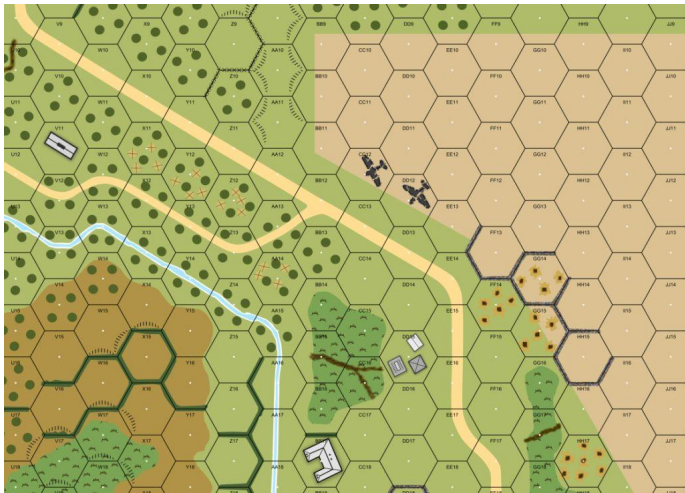

## Kreta - Heavy Duty Map Upgrade

Heavy stock two piece map - Note MAP ONLY

Rating: Not Rated Yet

**Price**

Price £15.95

[Ask a question about this product](#)

Manufacturer [HEAT OF BATTLE](#)

Description

Heavy stock two piece map - Note MAP ONLY